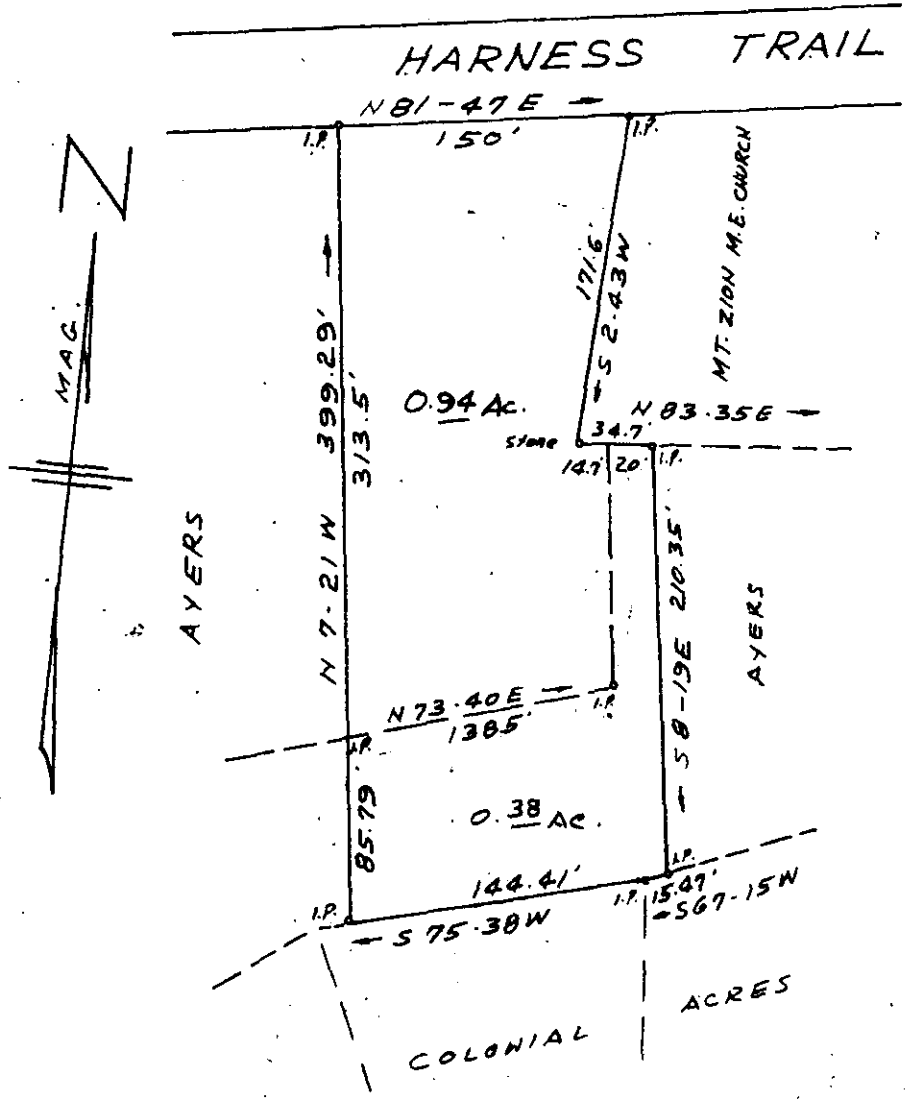

MICROFILMED

JAN 16 1980

SURVEY FOR TERRY LEE AYERS

NEAR GREENVILLE, S.C.

SCALE 1"=100'

SEPT. 13, 1979

22176

7-T-63